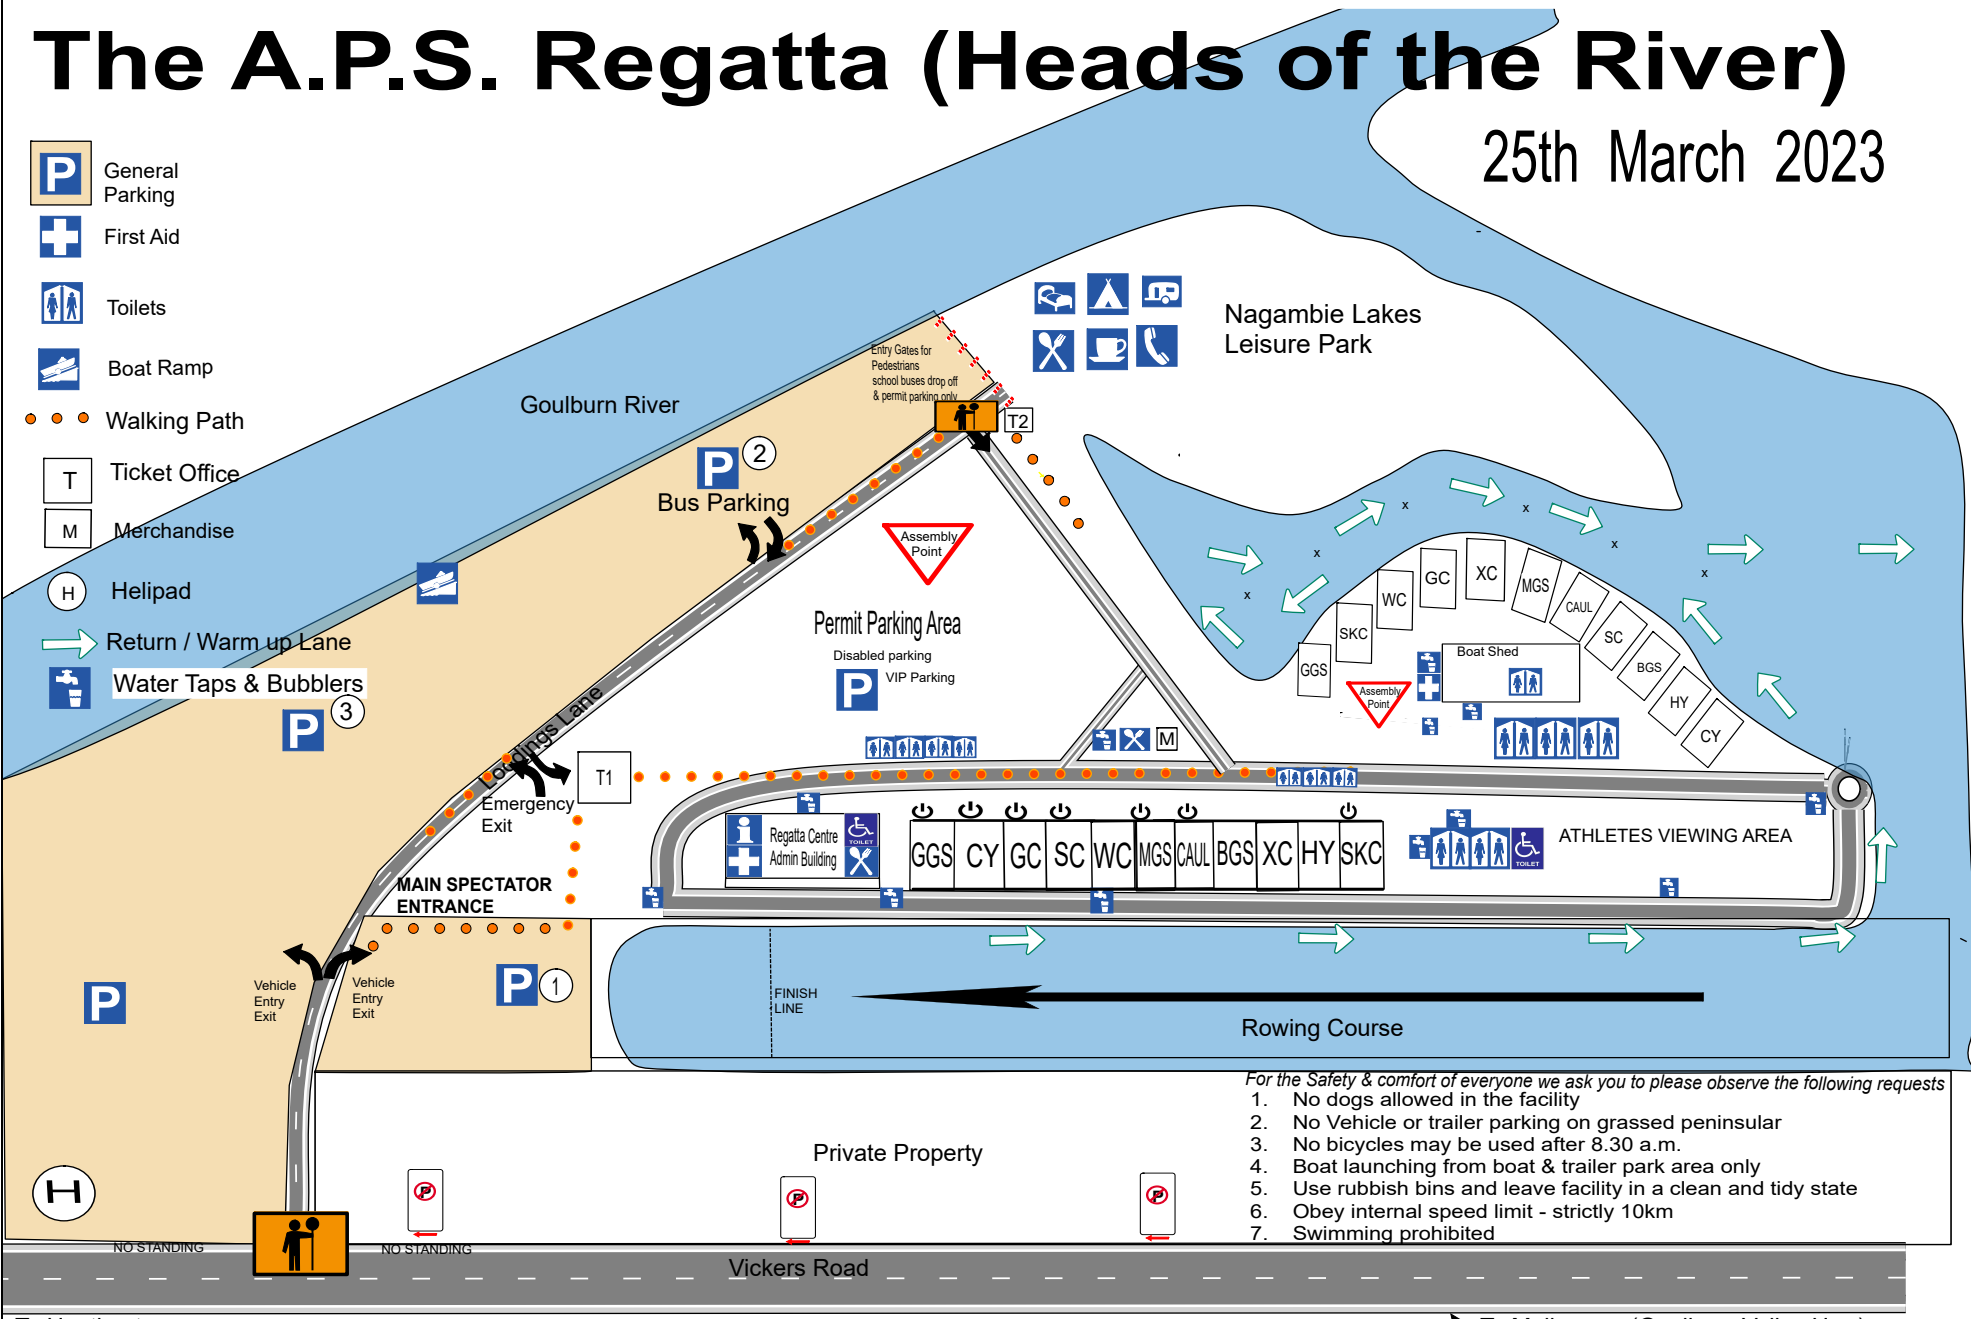

The A.P.S. Regatta (Heads of the River)

25th March 2023

- General Parking
- First Aid
- Toilets
- Boat Ramp
- Walking Path
- Ticket Office
- Merchandise
- Helipad
- Return / Warm up Lane
- Water Taps & Bubblers

- For the Safety & comfort of everyone we ask you to please observe the following requests*
1. No dogs allowed in the facility
 2. No Vehicle or trailer parking on grassed peninsular
 3. No bicycles may be used after 8.30 a.m.
 4. Boat launching from boat & trailer park area only
 5. Use rubbish bins and leave facility in a clean and tidy state
 6. Obey internal speed limit - strictly 10km
 7. Swimming prohibited

To Heathcote ←

→ To Melbourne (Goulburn Valley Hwy)